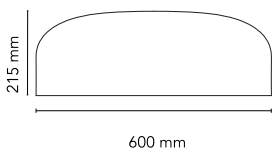

Mounting	Ceiling
Environment	Indoor
Finish	White, MUD, Black
Weight	5 Kg
Light sources available	1 x MAX 230W R7s 5000lm 2950K [e] cod. RF19252 DIMMABLE
Emergency	Without
Voltage	220-250V
Power	MAX 230W
Battery	No
Supply included	Yes