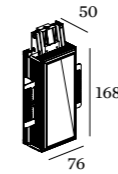

STRANGE

WALL RECESSED

1.7

LED 4/6W | 500-700mA | 6Vf
PCB 3-step | excl. power supply
aluminium powder coated
lacquered

0.24kg IP20 $\pm 0.3^\circ$ TC

170x86 55 2-25

3000K | >80 CRI | 280-340lm

	CODE
	304271W4
	304271S4

ALWAYS USE

power supply

	CODE
500mA 6W	90214201
700mA 6W	90215203

more power supplies on page 468

2.7

LED 4/6W | 500-700mA | 6Vf
PCB 3-step | excl. power supply
aluminium powder coated
lacquered

0.31kg IP20 $\pm 0.3^\circ$ TC