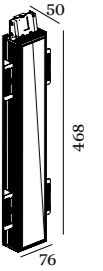

ALWAYS USE

power supply

	CODE
500mA 6W	90214201
700mA 6W	90215203

more power supplies on page 468

2.7

LED 4/6W | 500-700mA | 6Vf
PCB 3-step | excl. power supply
aluminium powder coated
lacquered

0.31kg IP20 $\pm 0.3^\circ$ TC

270x86 55 2-25

3000K | >80 CRI | 280-340lm

	CODE
	304371W4
	304371S4

ALWAYS USE

power supply

	CODE
500mA 6W	90214201
700mA 6W	90215203

more power supplies on page 468

5.0

LED 4/6W | 500-700mA | 6Vf
PCB 3-step | excl. power supply
aluminium powder coated
lacquered

0.45kg IP20 $\pm 0.3^\circ$ TC

470x86 55 2-25

3000K | >80 CRI | 280-340lm

	CODE
	304671W4
	304671S4

ALWAYS USE

power supply