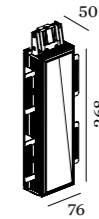

STRANGE

WALL RECESSED

1.7

LED 4/6W | 500-700mA | 6Vf
PCB 3-step | excl. power supply
aluminium powder coated
lacquered

0.24kg IP20 $\pm 0.3^\circ$ TC

170x86 55 2-25

3000K | >80 CRI | 280-340lm

	CODE
	304271W4
	304271S4

ALWAYS USE

power supply

	CODE
500mA 6W	90214201
700mA 6W	90215203

more power supplies on page 468

2.7

LED 4/6W | 500-700mA | 6Vf
PCB 3-step | excl. power supply
aluminium powder coated
lacquered

0.31kg IP20 $\pm 0.3^\circ$ TC

LED 4/6W | 500-700mA | 6Vf
PCB 3-step | excl. power supply
aluminium powder coated
lacquered

0.45kg IP20 $\pm 0.3^\circ$ TC

470x86 55 2-25

3000K | >80 CRI | 280-340lm

	CODE
	304671W4
	304671S4

ALWAYS USE

power supply