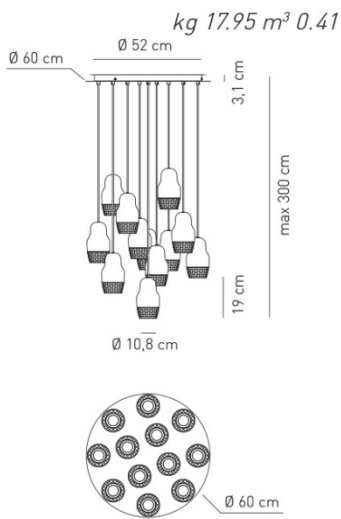

Ratings

- GU10
- Downlight
- Surface installation over holes
- Supply voltage ~220-240V
- Switch mode: on-off
- Aluminum/glass shade

Product code composition

**FEDORA**

Type	Article	Colours	Finish	Source
SP	FEDO 12	RO rose gold + glass	BC white varnished metal	GU1 GU10 LED 12 x Max 7,5W <b>only</b> LED bulbs 220-240VAc
		BR bronze + glass		
		CR chrome + glass		