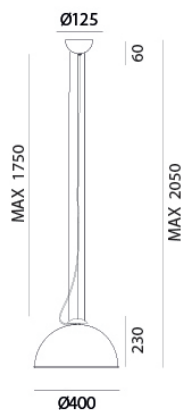

IL FANALE

rev. 22-07-2016

IP55 CE  

GALILEO - 257.22.FF

Outdoor suspension lamp Galileo

CHARACTERISTICS

TYOLOGY	Suspension
CATEGORY	Outdoor lamps

FINISHES

FRAME	Iron / Iron
SHADE	Iron / Iron

ELETRICAL CHARACTERISTICS

SOCKET	Power led
POWER	29W
COLOR TEMPERATURE	3000K
ENERGY CLASS	A++/A
INPUT	240V
POWER SUPPLY	Incluso

CUSTOMIZATIONS

COLOUR	Yes
STRUCTURE	Yes

Il Fanale Group