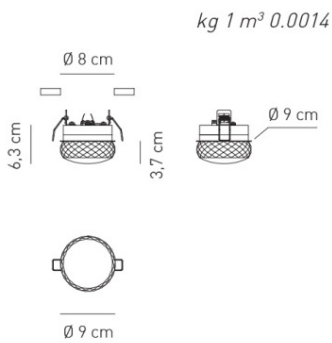

Typology: recessed

Ratings

- Built in **LED** module
- Diffused light
- Surface installation in ceiling cut-out
- Supply constant current 350mA
- Switch mode: on-off
- Aluminum ring, chrome

Product code composition

FAIRY / DRIVER NOT INCLUDED

Type	Article	Colours	Finish	Source
FA	FAIRYX	CS crystal	CR chrome	LED 6,2W - 350mA diffused beam - 2700K
		AM amber		
		GR grey		

CE IP20 CRI90 **LED** ~478 lm 77 lm/W

hole Ø 8 cm / min depth 10 cm Wire in series.