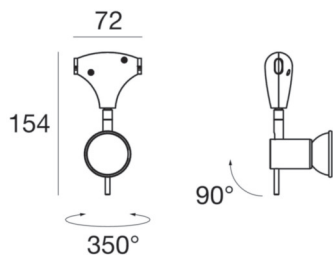

Andromeda-C_1

Systems | 220-240 V | 1xGU10
TR4304-48

Technical data	
Type	Systems
Installation position	Ceiling
Installation environment	Indoor
Lamp cap	1 x GU10 Max 50W
Optics	spot
Safety class	2
IP	IP20
Glow wire test	850°
Direct mounting on normally flammable surfaces	Yes
CE	Yes
ETL	No
Fire Rated (BS 476 PT21 compliant)	No
Induction	No
Emergency mode	No
Motion sensor	No
Directional	Swivelling
Tilting	No
Walk-over	No
Drive-over	No
Cable included	No
Resin potting	No
Type of light emission	Single emission
Net weight	0.10 Kg

Finishing casing	
Material	Iron - PC
Colour	nickel - champagne
Processing	Electroplating

Systems | 220-240 V | 1xGU10
TR4304-48

Single emission systems for indoor application. Compatibility:, halogen
50 W; lamp cap 1xGU10.

The device body is made of iron and features a nickel finish, processed
by means of electroplating The device body is made of PC and features
a champagne finish. The ingress protection degree is IP20; the total
weight is of 0.10 kg.