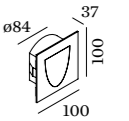

SMILE IN

WALL RECESSED

p. 479

1.0

LED 4/6W | 350/500mA | 9Vf
COB 3-step | excl. power supply
aluminium powder coated
brushed

0.39kg IP20 0,3-1

86 40 4-40

3000K | >80 CRI | 230/320lm