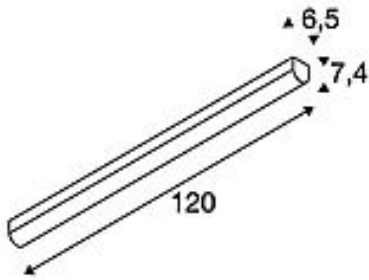

BENA

ceiling light, LED, 3000K, white, L/W/H 120/6.5/7.4 cm

Article number	631337
Feed-in capability	No
Lamp included	No
Length	120 cm
Width	6.5 cm
Height	7.4 cm
Net weight	1.898 kg
Gross weight	2.154 kg
Voltage	220-240V ~50/60Hz sec. 700mA
Protection class	I
Beam angle	120 Degree
Average lifespan	50000 Hours
Colour temperature	3000 Kelvin
Colour rendering index	80
Luminous flux	3200 lm
Energy efficiency class	A++
Way of mounting	Surface mounted / Ceiling mounted / Wall mounted
Colour	white
Form	square
Light distribution type 1	direct
Light distribution type 2	symmetric
Material	Steel/PMMA

The BENA LED 120 wall and ceiling light is a professional luminaire for surface mounting. There is a 28 Watt LED within the white frame which provides the necessary illumination strength. The luminaire is ideal for modern furnishings due to its functional light, and is optionally available in cold and warm white. Thanks to the built-in LED driver, the BENA LED 120 wall and ceiling light is ready for direct connection to the 230V mains power supply.