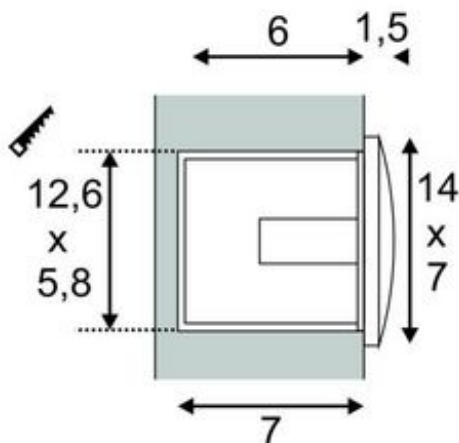

DOWNUNDER LED M

outdoor recessed wall light, LED, 3000K, silver-grey

Article number	233624
Feed-in capability	No
Number of light sources	15
Lamp included	Yes
Installation width	12.6 cm
Installation depth	7 cm
Width	14 cm
Height	7 cm
Depth	5 cm
Net weight	0.3 kg
Gross weight	0.341 kg
Voltage	230 Volts
Max. wattage	3.3 Watt
Protection class	I
Average lifespan	20000 Hours
Colour temperature	3000 Kelvin
Colour rendering index	80
Luminous flux	110 lm
Energy efficiency class	A+
Lamp	SMD LED
Material	Aluminium / Plastic
Colour	Silver-grey
Way of mounting	Recessed wall mounting
Remark 1	Mounting with mounting box only (incl.)
Light distribution type 1	direct
Light distribution type 2	indirect
Light distribution type 3	Axis-symmetric

The DOWNUNDER OUT LED Series Recessed Wall Luminaire is made of aluminium, and outfitted with high output SMD LEDs that produce downward directed, glare-free light emission. The luminaire's IP55 class protection type makes it suitable for outdoor use. The luminaire can be directly connected to 230V electrical mains, and a recessed fixing canister is included in delivery for easy installation.