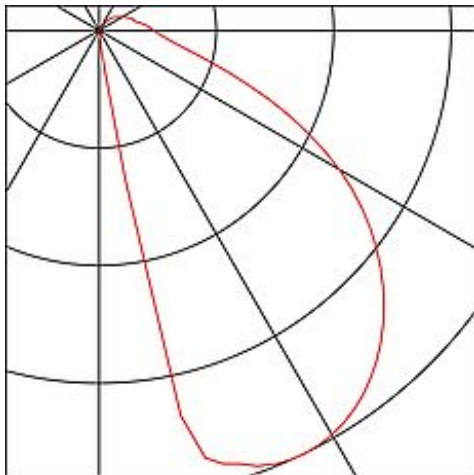

DOWNUNDER OUT LED L recessed wall light

anthracite, SMD LED 3000K, IP55

Article number	233615
Feed-in capability	No
Number of light sources	15
Lamp included	Yes
Installation width	12.8 cm
Installation depth	7 cm
Width	14 cm
Height	14 cm
Depth	5 cm
Net weight	0.499 kg
Gross weight	0.563 kg
Voltage	230 Volts
Max. wattage	3.3 Watt
Protection class	I
IP-rating	IP 55
Average lifespan	20000 Hours
Colour temperature	3000 Kelvin
Colour rendering index	80
Luminous flux	85 lm
Energy class luminaire	A -
Suitable for lamps from EEC	A
Suitable for lamps up to EEC	A++
Lamp	SMD LED
Material	Aluminium / Plastic
Colour	Anthracite
Way of mounting	Recessed wall mounting
Remark 1	Mounting with mounting box only (incl.)
Light distribution type 1	direct
Light distribution type 2	indirect
Light distribution type 3	Axis-symmetric

The DOWNUNDER OUT LED Series Recessed Wall Luminaire is made of aluminium, and outfitted with high output SMD LEDs that produce downward directed, glare-free light emission. The luminaire's IP55 class protection type makes it suitable for outdoor use. The luminaire can be directly connected to 230V electrical mains, and a recessed fixing canister is included in delivery for easy installation.