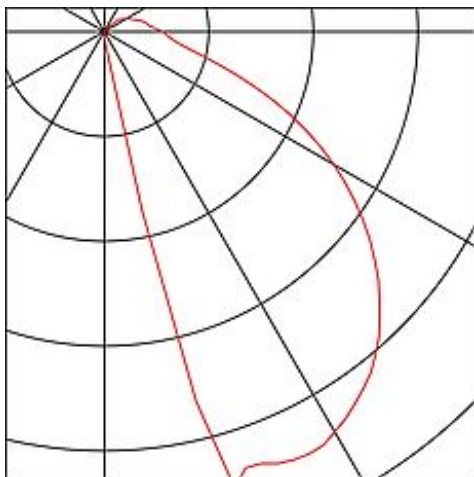

DOWNUNDER OUT LED S recessed wall light

anthracite, SMD LED 3000K, IP55

Article number	233605
Feed-in capability	No
Number of light sources	15
Lamp included	Yes
Installation width	8 cm
Installation depth	7 cm
Width	9 cm
Height	9 cm
Depth	5 cm
Net weight	0.249 kg
Gross weight	0.287 kg
Voltage	230 Volts
Max. wattage	1.7 Watt
Protection class	I
IP-rating	IP 55
Average lifespan	20000 Hours
Colour temperature	3000 Kelvin
Colour rendering index	80
Luminous flux	25 lm
Energy class luminaire	A -
Suitable for lamps from EEC	A
Suitable for lamps up to EEC	A++
Lamp	SMD LED
Material	Aluminium / Plastic
Colour	Anthracite
Way of mounting	Recessed wall mounting
Remark 1	Mounting with mounting box only (incl.)
Light distribution type 1	direct
Light distribution type 2	indirect
Light distribution type 3	Axis-symmetric

The DOWNUNDER OUT LED Series Recessed Wall Luminaire is made of aluminium, and outfitted with high output SMD LEDs that produce downward directed, glare-free light emission. The luminaire's IP55 class protection type makes it suitable for outdoor use. The luminaire can be directly connected to 230V electrical mains, and a recessed fixing canister is included in delivery for easy installation.