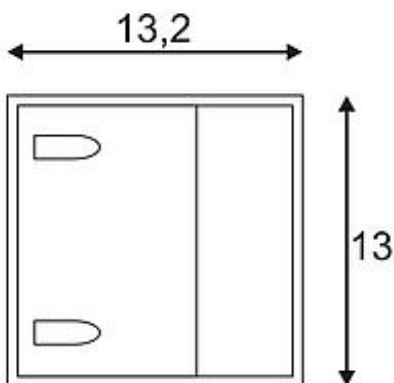

## LOGS WALL LIGHT

square, anthracite, 6W LED, 3000K, IP44

Article number	232105
Product family	LOGS
Feed-in capability	No
LBS code	Flächen LED
Number of light sources	1
Lamp included	Yes
Width	13 cm
Height	8 cm
Depth	13.2 cm
Net weight	0.982 kg
Gross weight	1.129 kg
Voltage	230 Volts
Max. wattage	8 Watt
Protection class	I
IP-rating	IP 44
Average lifespan	40000 Hours
Colour temperature	3000 Kelvin
Colour rendering index	>80
Luminous flux	450 lm
Energy class luminaire	A -
Suitable for lamps from EEC	A
Suitable for lamps up to EEC	A++
Lamp	COB LED
Material	aluminium
Colour	Anthracite
Way of mounting	Surface wall mounting
Remark 1	LED driver incorporated
Light distribution type 1	direct-indirect
Light distribution type 3	Axis-symmetric