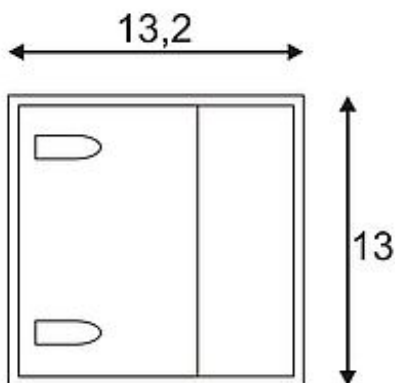

LOGS WALL LIGHT

square, white , 6W LED, 3000K, IP44

Article number	232101
Product family	LOGS
Feed-in capability	No
LBS code	Flächen LED
Number of light sources	1
Lamp included	Yes
Width	13 cm
Height	8 cm
Depth	13.2 cm
Net weight	0.954 kg
Gross weight	1.097 kg
Voltage	230 Volts
Max. wattage	8 Watt
Protection class	I
IP-rating	IP 44
Average lifespan	40000 Hours
Colour temperature	3000 Kelvin
Colour rendering index	>80
Luminous flux	450 lm
Energy class luminaire	A -
Suitable for lamps from EEC	A
Suitable for lamps up to EEC	A++
Lamp	COB LED
Material	aluminium
Colour	white
Way of mounting	Surface wall mounting
Remark 1	LED driver incorporated
Light distribution type 1	direct-indirect
Light distribution type 3	Axis-symmetric