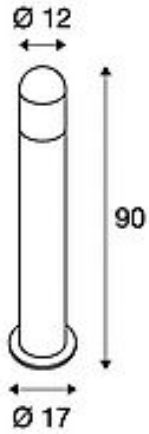

C-POL

outdoor floor stand, TC-(D,H,T,Q)SE, IP54, anthracite, max. 24W

Article number 231475

Product family C-POL

Feed-in capability No

Lampholder / Socket E27

Number of light sources 1

Lamp included No

Height 90 cm

Diameter 12 cm

Net weight 3.041 kg

Gross weight 3.982 kg

Voltage 230V ~50Hz

Max. wattage 24 Watt

Protection class I

IP-rating IP 54

Energy efficiency class A++

Way of mounting Surface mounted / Surface ground

Lamp TC(...)SE

Colour anthracite

Form cylindric

Light distribution type 1 direct - indirect

Light distribution type 2 symmetric

Material Aluminium/plastic PC