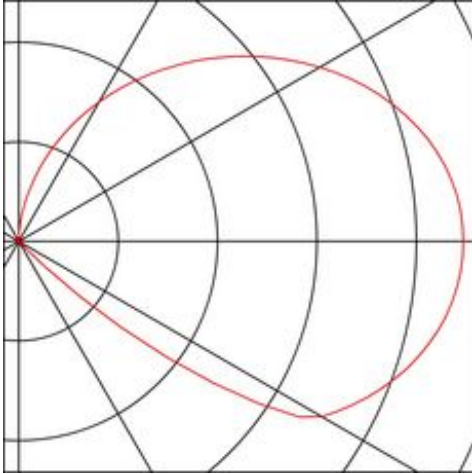

ANGOLUX WALL light

white, 36 SMD LED, 3000K, IP44

Article number	231351
Feed-in capability	No
Number of light sources	36
Lamp included	Yes
Width	17 cm
Height	8.6 cm
Depth	13 cm
Net weight	0.699 kg
Gross weight	0.797 kg
Voltage	230 Volts
Max. wattage	7.51 Watt
Protection class	I
IP-rating	IP 44
Beam angle	120 Degree
Average lifespan	25000 Hours
Colour temperature	3000 Kelvin
Colour rendering index	80
Luminous flux	700 lm
Energy efficiency class	A+
Lamp	SMD LED
Material	aluminium
Colour	white
Way of mounting	Surface wall mounting
Remark 1	Install only with light emission pointing downwards
Light distribution type 1	direct
Light distribution type 3	Axis-symmetric