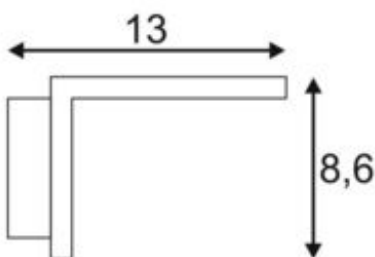

ANGOLUX WALL light

white, 36 SMD LED, 3000K, IP44

Article number	231351
Feed-in capability	No
Number of light sources	36
Lamp included	Yes
Width	17 cm
Height	8.6 cm
Depth	13 cm
Net weight	0.699 kg
Gross weight	0.797 kg
Voltage	230 Volts
Max. wattage	7.51 Watt
Protection class	I
IP-rating	IP 44
Beam angle	120 Degree
Average lifespan	25000 Hours
Colour temperature	3000 Kelvin
Colour rendering index	80
Luminous flux	700 lm
Energy efficiency class	A+
Lamp	SMD LED
Material	aluminium
Colour	white
Way of mounting	Surface wall mounting
Remark 1	Install only with light emission pointing downwards
Light distribution type 1	direct
Light distribution type 3	Axis-symmetric

The ANGOLUX Wall Mounted Luminaire is available in several colours, and outfitted with a powerful, warm white LED. Equipped with a built-in driver, the aluminium luminaire comes ready for direct connection to 230V electrical mains. Its IP44 class protection type makes it suitable for outdoor use. This luminaire includes built-in LED lamps. Energy class: A-A++. The lamps in these luminaires cannot be changed.