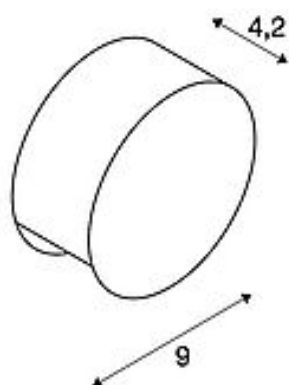

SLV PEMA

wall light, LED, 3000K, white, 3,3W

Article number	231010
Feed-in capability	No
Lamp included	No
Depth	4.2 cm
Diameter	9 cm
Net weight	0.307 kg
Gross weight	0.344 kg
Voltage	230V ~50Hz
Protection class	I
IP-rating	IP 44
Average lifespan	30000 Hours
Colour temperature	3000 Kelvin
Colour rendering index	80
Luminous flux	125 lm
Energy efficiency class	A++
Way of mounting	Surface mounted / Wall mounted
Colour	white
Form	round
Light distribution type 1	indirect
Light distribution type 2	symmetric
Material	Aluminium/glass

The aluminium PEMA Wall Mounted Luminaire is equipped with a high output, warm white Premium Power LED. The luminaire comes ready for direct connection to 230V electrical mains, and its IP44 class protection type makes it suitable for outdoor use.