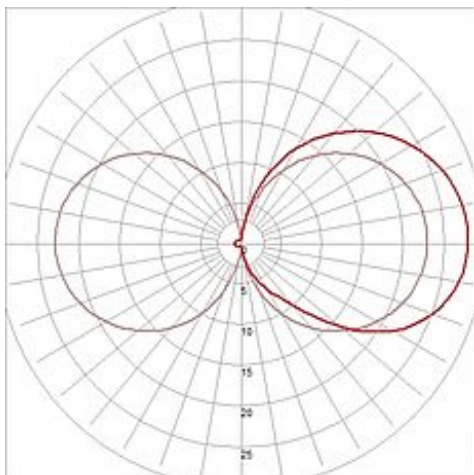

MERIDIAN BOX wall and ceiling light

silver-grey, E27, max. 20W, with motion sensor

Article number	230084
Feed-in capability	No
LBS code	TC-(D,H,T,Q)SE
Lampholder / Socket	E27
Number of light sources	1
Lamp included	No
Width	13.5 cm
Height	38 cm
Depth	14 cm
Net weight	1.684 kg
Gross weight	1.936 kg
Voltage	230 Volts
Max. wattage	20 Watt
Protection class	I
IP-rating	IP 54
Energy efficiency class	A+
Lamp	E27 ESL
Material	Aluminium / PC
Colour	Silver-grey
Way of mounting	Surface wall mounting
Remark 1	Only use Philips Master Stairway Bulb 508600 or 508610
Remark 2	Incorporated motion detector on microwave technology
Light distribution type 1	direct-indirect
Light distribution type 3	Axis-symmetric

The aluminium-made wall luminaire of the MERIDIAN series is equipped with a non-visible motion detector with microwave technology. The duration and intensity of the detection range is to be set by the user during installation. Available in different colour versions, its IP54 protection makes it suitable for outdoor use. The electrical connection is made directly to 230V mains supply. The MERIDIAN series further includes wall luminaires with various designs. This luminaire is compatible with bulbs of the energy classes: A - A+