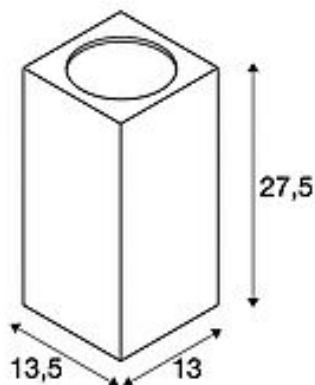

SLV BIG THEO

outdoor wall light, QPAR111, IP44, square, up/down, anthracite, max. 150W

Article number	229575
Product family	Big Theo
Feed-in capability	No
Lampholder / Socket	GU10
Number of light sources	2
Lamp included	No
Width	13 cm
Height	27.6 cm
Depth	13.6 cm
Net weight	1.655 kg
Gross weight	1.827 kg
Voltage	230V ~50Hz
Max. wattage	75 Watt
Protection class	I
IP-rating	IP 44
Energy efficiency class	A++
Way of mounting	Surface mounted
Lamp	QPAR111
Colour	anthracite
Form	square
Light distribution type 1	direct
Material	Aluminium/glass

Wall light of the BIG THEO series is made from aluminium and glass, which covers the lamp. Thanks to the position of the two sockets which are fitted, the mounted luminaire produces two equal but opposite cones of light (UP/DOWN). It is suitable for use outdoors thanks to its IP44 protection class. The electrical connection of the luminaire, which comes in various colours, is directly to the 230V mains supply. The BIG THEO series includes alternative wall and ceiling lights with different sockets and can therefore be used universally. This luminaire is suitable for lamps of energy classes: E - A++