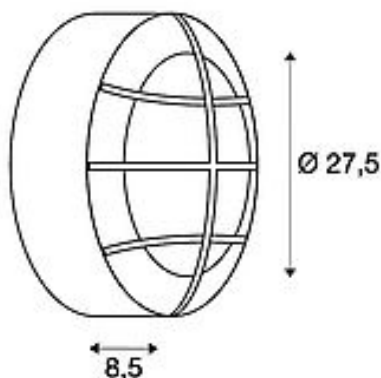

**SLV BULAN GRID**

outdoor wall and ceiling light, TC-TSE, IP44, round, silver-grey, max. 50W

Article number	229084
Feed-in capability	No
Lampholder / Socket	E27
Number of light sources	2
Lamp included	No
Height	8.5 cm
Diameter	27.5 cm
Net weight	1.398 kg
Gross weight	1.68 kg
Voltage	230V ~50Hz
Max. wattage	25 Watt
Protection class	I
IP-rating	IP 44
Energy efficiency class	A++
Way of mounting	Surface mounted / Ceiling mounted / Wall mounted
Lamp	TC(...)SE
Colour	Silver-grey
Form	round
Light distribution type 1	direct
Light distribution type 2	rotational symmetric
Material	Aluminium/plastic PC