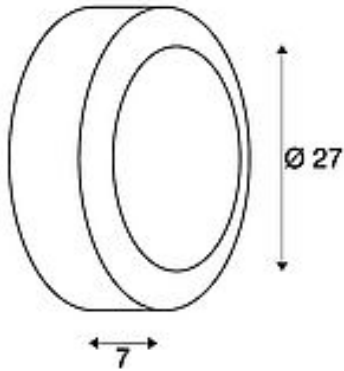

Articles of this series

229071 BULAN, outdoor wall and ceiling light, C35, IP44, round, white, frosted glass, max. 60W

229075 BULAN, outdoor wall and ceiling light, C35, IP44, round, anthracite, frosted glass, max. 60W