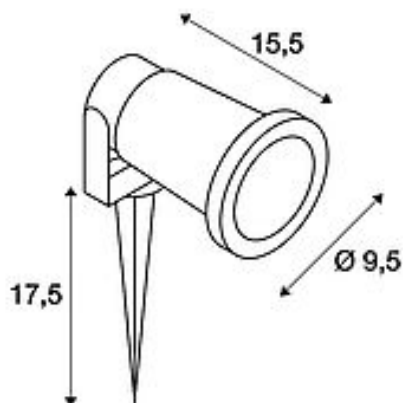

Lamp included No

Tilt range 180 Degree

Length 13 cm

Diameter 9.5 cm

Net weight 0.59 kg

Gross weight 0.648 kg

Voltage 230V ~50Hz

Max. wattage 11 Watt

Protection class I

IP-rating IP 65

Energy efficiency class A++

Way of mounting Surface mounted / Surface ground

Lamp LED GU10 51mm

Colour black

Form others

Light distribution type 1 direct

Material Aluminium

Type of plug IP Schuko plug

Articles of this series

|        |   |
|--------|---|
| 227418 | NAUTILUS SPIKE, outdoor spike luminaire, QPAR51, IP65, silver-grey, max. 35W, incl. 1.5m cable with plug                    |
| 227419 | NAUTILUS SPIKE, outdoor spike luminaire, QPAR51, IP65, round, silver-grey, max. 35W, incl. 3 m connection lead without plug |
| 227500 | NAUTILUS, outdoor spot, QR-C51, IP67, silver-grey, max. 35W   |
| 229090 | NAUTILUS, outdoor spot, QR-C51, IP67, stainless steel 304, max. 35W   |
| 229100 | NAUTILUS, outdoor spot, PAR38, IP65, stainless steel, max. 80W  |
| 229730 | NAUTILUS, outdoor spot, TCR-TSE, IP67, stainless steel, max. 11W  |
| 229740 | NAUTILUS SPIKE, outdoor spike luminaire, QPAR51, IP55, stainless steel, max. 35W, incl. 1.5m cable and plug                 |
| 230802 | NAUTILUS LED 304B, outdoor spot, 3000K, IP55, brushed stainless steel   |
| 230812 | NAUTILUS LED 304S, outdoor spike luminaire, 3500K, IP55, brushed stainless steel  |
| 231022 | NAUTILUS SPIKE COMPACT, outdoor spike luminaire, LED, 3000K, IP44, silver-grey, 230V, 4W                                    |
| 231025 | NAUTILUS SPIKE COMPACT, outdoor spike luminaire, LED, 3000K, anthracite, 230V, 3.3W   |
| 231035 | NAUTILUS, outdoor spike luminaire, LED, 3000K, IP65, square, anthracite, 9W   |
| 231045 | NAUTILUS, outdoor wall and ceiling light, LED, 3000K, IP54, square, anthracite, 9W  |
| 231055 | BIG NAUTILUS, outdoor wall and ceiling light, LED, 3000K, IP54, square, anthracite, 16.3W                                   |