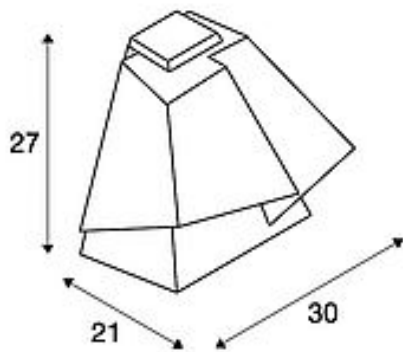

SOBERBIA

wall light, LED, 2700K, white, 13W

Article number	165431
Product family	Soberbia
Feed-in capability	No
Lamp included	No
Length	21 cm
Width	30 cm
Height	27 cm
Net weight	2.415 kg
Gross weight	3.704 kg
Voltage	220-240V ~50/60Hz sec. 700mA
Protection class	I
Average lifespan	30000 Hours
Colour temperature	2700 Kelvin
Colour rendering index	> 80
Luminous flux	950 lm
Energy efficiency class	A++
Catalogue page	BIG WHITE 2018: 196
Light distribution type 1	direct
Light distribution type 2	rotationally symmetric
Colour	white
Form	square
Material	steel
Way of mounting	Surface mounted / Wall mounted

Articles of this series

165451	SOBERBIA 53, pendant, LED, 2700K, square, white, L/W/H 53/53/47 cm, max. 10W
165441	SOBERBIA 31, pendant, LED, 2700K, square, white, L/W/H 31/31/23 cm, 25.4W
165461	SOBERBIA 80, pendant, LED, 2700K, square, white, L/W/H 80/80/56.4 cm, 54.4W
165471	SOBERBIA 53, pendant, LED, 2700K, square, white, L/W/H 53/53/47 cm