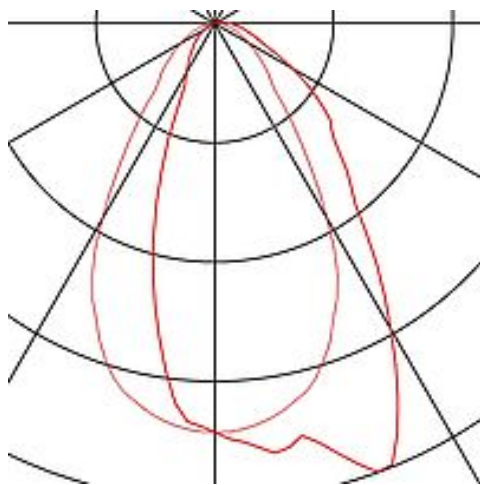

SOBERBIA

wall light, LED, 2700K, white, 13W

Article number	165431
Product family	Soberbia
Feed-in capability	No
Lamp included	No
Length	21 cm
Width	30 cm
Height	27 cm
Net weight	2.415 kg
Gross weight	3.704 kg
Voltage	220-240V ~50/60Hz sec. 700mA
Protection class	I
Average lifespan	30000 Hours
Colour temperature	2700 Kelvin
Colour rendering index	> 80
Luminous flux	950 lm
Energy efficiency class	A++
Catalogue page	BIG WHITE 2018: 196
Light distribution type 1	direct
Light distribution type 2	rotationally symmetric
Colour	white
Form	square
Material	steel
Way of mounting	Surface mounted / Wall mounted

Articles of this series

165451	SOBERBIA 53, pendant, LED, 2700K, square, white, L/W/H 53/53/47 cm, max. 10W
165441	SOBERBIA 31, pendant, LED, 2700K, square, white, L/W/H 31/31/23 cm, 25.4W
165461	SOBERBIA 80, pendant, LED, 2700K, square, white, L/W/H 80/80/56.4 cm, 54.4W
165471	SOBERBIA 53, pendant, LED, 2700K, square, white, L/W/H 53/53/47 cm