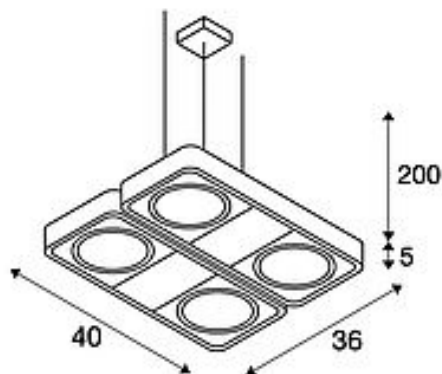

Lamp included No

Length 40 cm

Width 36 cm

Height 5 cm

Pendant length 200 cm

Net weight 4.312 kg

Gross weight 4.87 kg

Voltage 230V ~50Hz

Max. wattage 75 Watt

Protection class I

Energy efficiency class A++

Way of mounting Surface mounted / Ceiling mounted

Lamp QPAR111

Colour white

Light distribution type 1 direct

Material Aluminium

Articles of this series

159010	AIXLIGHT R2, wall light, single-headed, QR111, black, max. 50W
159011	AIXLIGHT R2, wall light, single-headed, QR111, white, max. 50W
159014	AIXLIGHT R2, wall light, single-headed, QR111, silver-grey, max. 50W
159030	AIXLIGHT R2, pendant, double-headed, QR111, rectangular, black, max. 100W
159031	AIXLIGHT R2, pendant, double-headed, QR111, rectangular, white, max. 100W
159034	AIXLIGHT R2, pendant, double-headed, QR111, rectangular, silver-grey, max. 100W
159050	AIXLIGHT R2, pendant, double-headed, HIT, rectangular, black, max. 140W, without reflector
159051	AIXLIGHT R2, pendant, double-headed, HIT, rectangular, white, max. 140W, without reflector
159054	AIXLIGHT R2, pendant, double-headed, HIT, rectangular, silver-grey, max. 140W, without reflector
159060	AIXLIGHT R2 SQUARE, pendant, four-headed, QR111, square, black, max. 200W
159061	AIXLIGHT R2 SQUARE, pendant, four-headed, QR111, square, white, max. 200W
159064	AIXLIGHT R2 SQUARE, pendant, four-headed, QR111, square, silver-grey, max. 200W
159080	AIXLIGHT R2 LONG, pendant, four-headed, QR111, rectangular, black, max. 200W
159081	AIXLIGHT R2 LONG, pendant, four-headed, QR111, rectangular, white, max. 200W
159084	AIXLIGHT R2 LONG, pendant, four-headed, QR111, rectangular, silver-grey, max. 200W
159100	AIXLIGHT R2 OFFICE, pendant, double-headed, QPAR111, rectangular, black, L/W/H 122.5/18/5 cm, max. 228W
159101	AIXLIGHT R2 OFFICE, pendant, double-headed, QPAR111, rectangular, white, L/W/H 122.5/18/5 cm, max. 228W
159104	AIXLIGHT R2 OFFICE, pendant, double-headed, QPAR111, rectangular, silver-grey, L/W/H 122.5/18/5 cm, max. 228W