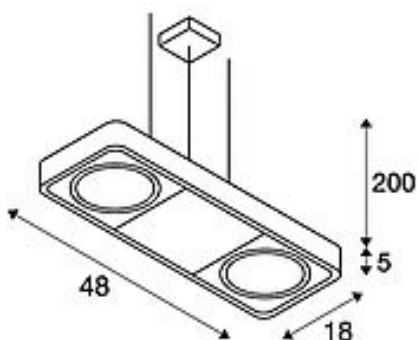

AIXLIGHT R2 DUO

pendant, double-headed, QR111, silver-grey, L/W/H 48/18/5 cm, 2x75W max.

Article number 159214

Product family AIXLIGHT R2

Feed-in capability No

Lampholder / Socket GU10

Number of light sources 2

Lamp included No

Length 48 cm

Width 18 cm

Height 5 cm

Pendant length 200 cm

Net weight 2.569 kg

Gross weight 2.995 kg

Voltage 230V ~50Hz

Articles of this series

159010	AIXLIGHT R2, wall light, single-headed, QR111, black, max. 50W
159011	AIXLIGHT R2, wall light, single-headed, QR111, white, max. 50W
159014	AIXLIGHT R2, wall light, single-headed, QR111, silver-grey, max. 50W
159030	AIXLIGHT R2, pendant, double-headed, QR111, rectangular, black, max. 100W
159031	AIXLIGHT R2, pendant, double-headed, QR111, rectangular, white, max. 100W
159034	AIXLIGHT R2, pendant, double-headed, QR111, rectangular, silver-grey, max. 100W
159050	AIXLIGHT R2, pendant, double-headed, HIT, rectangular, black, max. 140W, without reflector
159051	AIXLIGHT R2, pendant, double-headed, HIT, rectangular, white, max. 140W, without reflector
159054	AIXLIGHT R2, pendant, double-headed, HIT, rectangular, silver-grey, max. 140W, without reflector
159060	AIXLIGHT R2 SQUARE, pendant, four-headed, QR111, square, black, max. 200W
159061	AIXLIGHT R2 SQUARE, pendant, four-headed, QR111, square, white, max. 200W
159064	AIXLIGHT R2 SQUARE, pendant, four-headed, QR111, square, silver-grey, max. 200W
159080	AIXLIGHT R2 LONG, pendant, four-headed, QR111, rectangular, black, max. 200W
159081	AIXLIGHT R2 LONG, pendant, four-headed, QR111, rectangular, white, max. 200W
159084	AIXLIGHT R2 LONG, pendant, four-headed, QR111, rectangular, silver-grey, max. 200W
159100	AIXLIGHT R2 OFFICE, pendant, double-headed, QPAR111, rectangular, black, L/W/H 122.5/18/5 cm, max. 228W
159101	AIXLIGHT R2 OFFICE, pendant, double-headed, QPAR111, rectangular, white, L/W/H 122.5/18/5 cm, max. 228W
159104	AIXLIGHT R2 OFFICE, pendant, double-headed, QPAR111, rectangular, silver-grey, L/W/H 122.5/18/5 cm, max. 228W