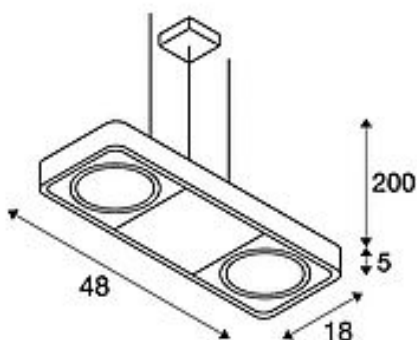

## AIXLIGHT R2 DUO

pendant, double-headed, QR111, white, L/W/H 48/18/5 cm, 2x75W max.

Article number	159211
Product family	AIXLIGHT R2
Feed-in capability	No
Lampholder / Socket	GU10
Number of light sources	2
Lamp included	No
Length	48 cm
Width	18 cm
Height	5 cm
Pendant length	200 cm
Net weight	2.594 kg
Gross weight	3.122 kg
Voltage	230V ~50Hz
Max. wattage	75 Watt
Protection class	I
Energy efficiency class	A++
Way of mounting	Surface mounted / Ceiling mounted
Lamp	QPAR111
Colour	white
Light distribution type 1	direct
Material	Aluminium