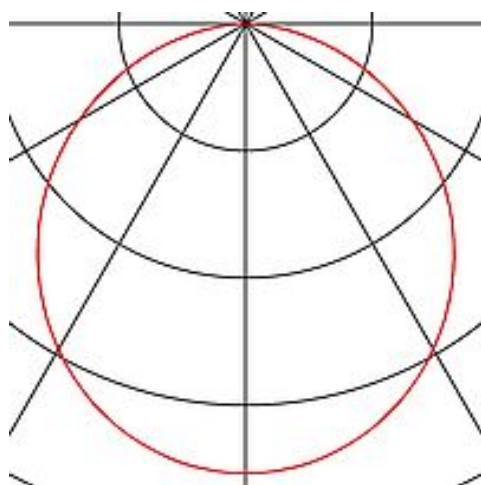

Material

Aluminium/steel