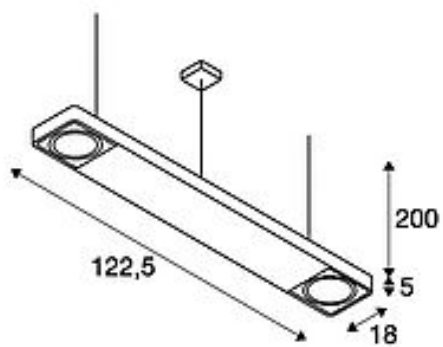

Material

Aluminium/steel