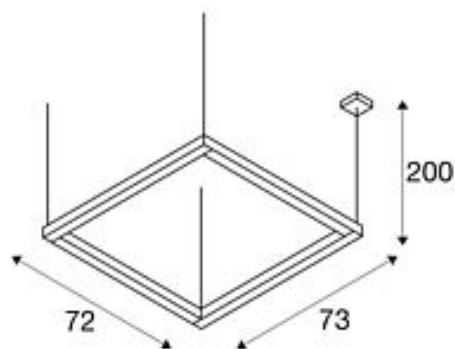

## OPEN GRILL

pendant, double-headed, LED, 3000K, square, black, 8x7,5W

Article number	157650
Product family	Open-Grill
Feed-in capability	No
Lamp included	No
Tilt range	270 Degree
Length	73 cm
Width	72 cm
Height	4.5 cm
Pendant length	200 cm
Net weight	5.114 kg
Gross weight	6.771 kg
Voltage	220-240V ~50/60Hz sec. 1750mA
Protection class	I
Beam angle	120 Degree
Average lifespan	30000 Hours
Colour temperature	3000 Kelvin
Colour rendering index	80
Luminous flux	4500 lm
Energy efficiency class	A++
Colour	black
Form	square
Light distribution type 1	indirect
Light distribution type 2	symmetric
Light distribution type 3	direct - indirect
Material	Aluminium/acrylic glass

#### Articles of this series

- |        |  |
|--------|--|
| 157334 | OPEN GRILL, pendant, T16, square, silver-grey, max. 96W                              |
| 157381 | OPEN GRILL, wall and ceiling light, square, white, max. 96W                          |
| 157384 | OPEN GRILL, wall and ceiling light, square, silver-grey, max. 96W                    |
| 157494 | OPEN GRILL SINGLE, pendant, T16, silver-grey, max. 35W                               |
| 157651 | OPEN GRILL, pendant, double-headed, LED, 3000K, square, white, 8x7,5W                |
| 157660 | OPEN GRILL, wall and ceiling light, double-headed, LED, 3000K, square, black, 8x7,5W |
| 157661 | OPEN GRILL, wall and ceiling light, double-headed, LED, 3000K, square, white, 8x7,5W |
| 157670 | OPEN GRILL, pendant, single-headed, LED, 3000K, square, black, 4x7,5W                |
| 157671 | OPEN GRILL, pendant, single-headed, LED, 3000K, square, black, 4x7,5W                |

The OPEN GRILL is a professional pendant for surface mounting. There are eight 7.5W LEDs inside the square frame. It is the two rotating elements which make the light so different. The OPEN GRILL pendant is suitable for direct connection to a 230V mains power supply.