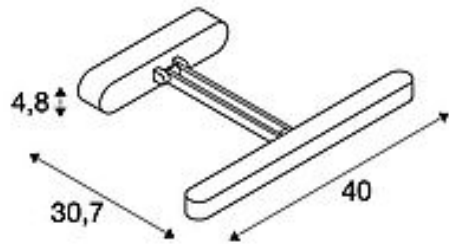

VINCELLI 2

display fitting LED, 2700K, dark bamboo, 11W

Article number	156297
Feed-in capability	No
Lamp included	No
Tilt range	180 Degree
Length	40 cm
Width	4.8 cm
Height	30.7 cm
Net weight	1.019 kg
Gross weight	1.396 kg
Voltage	220-240V ~50/60Hz sec. 350mA
Protection class	I
Beam angle	120 Degree
Average lifespan	25000 Hours
Colour temperature	2700 Kelvin
Colour rendering index	80
Luminous flux	500 lm
Energy efficiency class	A++
Way of mounting	Surface mounted / Wall mounted
Material	Bamboo/steel
Colour	dark bamboo
Form	oval
Light distribution type 1	direct
Light distribution type 2	symmetric

VINCELLI 2 DISPLAY allows you to individually align the lamp head. Thanks to the perfect combination of bamboo and steel, the luminaire fits seamlessly into a variety of different furnishing styles. Equipped with a built-in switch, the wall light has a dimmable SMD LED and, thanks to its integrated LED driver, comes ready for direct connection to the 230V mains supply.