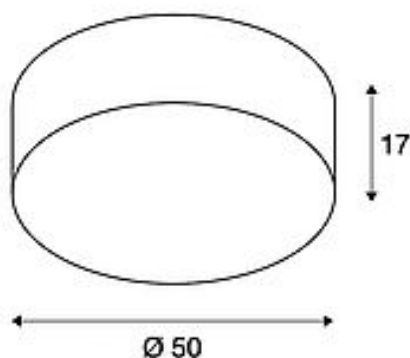

SLV TENORA CL-1

ceiling light, TC-(D,H,T,Q)SE, round, white shade Ø/H 50/15 cm, max. 69W

Article number	156051
Product family	Tenora
Feed-in capability	No
Lampholder / Socket	E27
Number of light sources	3
Lamp included	No
Height	17 cm
Diameter	50 cm
Net weight	1.439 kg
Gross weight	3.082 kg
Voltage	230V ~50Hz
Max. wattage	23 Watt
Protection class	I
Energy efficiency class	A++
Light distribution type 1	direct - indirect
Light distribution type 2	rotationally symmetric
Catalogue page	BIG WHITE 2019: 198
Lamp	TC(...)SE
Colour	white
Form	round
Material	Steel/textile
Way of mounting	Surface mounted / Ceiling mounted

Articles of this series

156000 TENORA CL-2, ceiling light, A60, round, black shade Ø/H 39/30 cm, with double swivel arm, max. 60W

156001 TENORA CL-2, ceiling light, A60, round, white shade Ø/H 39/30 cm, with double swivel arm, max. 60W

156010 TENORA WL-2, wall light, A60, round, black shade Ø/H 25/19 cm, with double swivel arm, max. 60W

156011 TENORA WL-2, wall light, A60, round, white shade Ø/H 25/19 cm, max. 60W, with double swivel arm, max. 60W