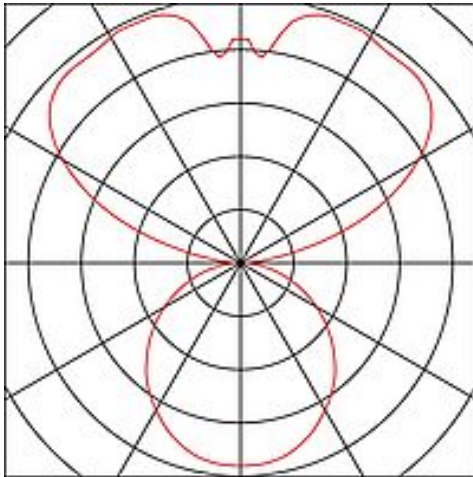

SLV TENORA CL-1

ceiling light, TC-(D,H,T,Q)SE, round, white shade Ø/H 50/15 cm, max. 69W

Article number	156051
Product family	Tenora
Feed-in capability	No
Lampholder / Socket	E27
Number of light sources	3
Lamp included	No
Height	17 cm
Diameter	50 cm
Net weight	1.439 kg
Gross weight	3.082 kg
Voltage	230V ~50Hz
Max. wattage	23 Watt
Protection class	I
Energy efficiency class	A++
Light distribution type 1	direct - indirect
Light distribution type 2	rotationally symmetric
Catalogue page	BIG WHITE 2019: 198
Lamp	TC(...)SE
Colour	white
Form	round
Material	Steel/textile
Way of mounting	Surface mounted / Ceiling mounted

Articles of this series

156000 TENORA CL-2, ceiling light, A60, round, black shade Ø/H 39/30 cm, with double swivel arm, max. 60W

156001 TENORA CL-2, ceiling light, A60, round, white shade Ø/H 39/30 cm, with double swivel arm, max. 60W