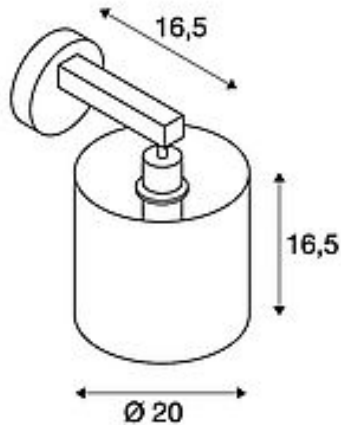

TENORA WL-1

wall light, A60, round, black shade, Ø/H 20/16.5, max. 60W

Article number	156020
Product family	Tenora
Feed-in capability	No
Lampholder / Socket	E27
Number of light sources	1
Lamp included	No
Tilt range	90 Degree
Rotation range	350 Degree
Net weight	1.151 kg
Gross weight	1.619 kg
Voltage	230V ~50Hz
Max. wattage	60 Watt
Protection class	I
Energy efficiency class	A++
Light distribution type 1	direct - indirect
Light distribution type 2	rotationally symmetric
Catalogue page	BIG WHITE 2019: 160
Lamp	A60
Colour	black
Form	round
Material	Steel/textile
Way of mounting	Surface mounted / Wall mounted

Articles of this series

156000	TENORA CL-2, ceiling light, A60, round, black shade Ø/H 39/30 cm, with double swivel arm, max. 60W
156001	TENORA CL-2, ceiling light, A60, round, white shade Ø/H 39/30 cm, with double swivel arm, max. 60W
156010	TENORA WL-2, wall light, A60, round, black shade Ø/H 25/19 cm, with double swivel arm, max. 60W
156011	TENORA WL-2, wall light, A60, round, white shade Ø/H 25/19 cm, max. 60W, with double swivel arm, max. 60W
156021	TENORA WL-1, wall light, A60, round, white shade, Ø/H 20/16.5, max. 60W
156030	TENORA FL-1, floor stand, A60, round, black shade, max. 60W
156031	TENORA FL-1, floor stand, A60, round, white shade, max. 60W
156040	TENORA, table lamp, A60, round, black shade, max. 60W
156041	TENORA, table lamp, A60, round, white shade, max. 60W
156050	TENORA CL-1, ceiling light, TC-(D,H,T,Q)SE, round, black shade Ø/H 50/15 cm, max. 69W
156051	TENORA CL-1, ceiling light, TC-(D,H,T,Q)SE, round, white shade Ø/H 50/15 cm, max. 69W
156060	TENORA PD-1, pendant, A60, round, black shade, max. 60W
156061	TENORA PD-1, pendant, A60, round, white shade, max. 60W

Equipped with a pivoting and turning arm, the TENORA WL-1 Wall Luminaire enables flexible lamp shade adjustment. With its built-in E27 holder the luminaire is suitable for LED and energy saving lamps and comes ready for direct connection to 230V electrical mains.