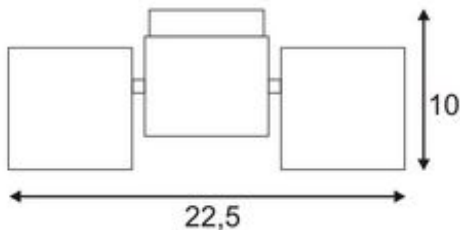

ALTRA DICE SPOT 2 ceiling light

white, 2xGU10, max. 2x50W

Article number	151531
Product family	ALTRA DICE
Feed-in capability	No
LBS code	QPAR51
Lampholder / Socket	GU10
Number of light sources	2
Lamp included	No
Tilt range	180 Degree
Rotation range	350 Degree
Length	22.5 cm
Width	7 cm
Height	10 cm
Net weight	0.818 kg
Gross weight	0.912 kg
Voltage	230 Volts
Max. wattage	100 Watt
Protection class	I
Energy efficiency class	A++
Lamp	GU10 230V
Material	Aluminium / Steel
Colour	white
Way of mounting	Surface wall / Surface ceiling mounting
Light distribution type 1	direct

The cube-shaped ceiling light ALTRA DICE SPOT 2 from aluminium and steel is equipped with two lamp heads with one unilateral cut each in order to host the high-voltage halogen lamps. Optionally available in white or silver-grey colour version, the adjustable ALTRA DICE SPOT 2 for high-voltage halogen lamps with GU10 socket is ready for direct connection to 230V mains supply. This luminaire is compatible with bulbs of the energy classes: E - A++