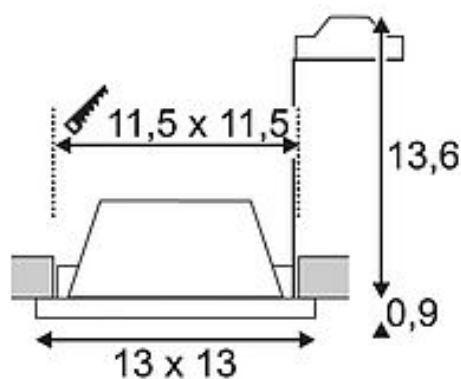

PLASTRA

recessed fitting, QPAR51, square, white plaster, max. 35W

Article number	148071
Product family	PLASTRA
Feed-in capability	No
Lampholder / Socket	GU10
Number of light sources	1
Lamp included	No
Installation length	11.5 cm
Installation width	11.5 cm
Installation depth	14 cm
Length	13 cm
Width	13 cm
Height	14.5 cm
Net weight	0.681 kg
Gross weight	0.803 kg
Voltage	220-240V ~50/60Hz
Max. wattage	35 Watt
Protection class	II
Energy efficiency class	A++
Lamp	QPAR51
Colour	white
Form	square
Light distribution type 1	direct
Material	Plaster/steel