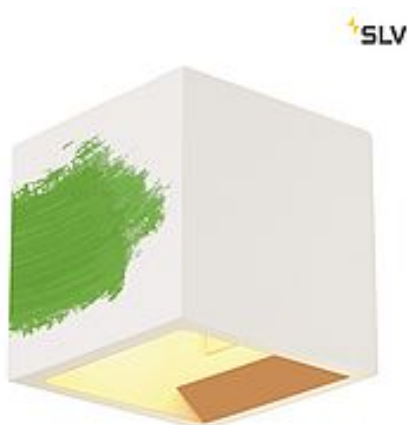

## PLASTRA wall light

QPAR51, square, Cube, white plaster, max. 42 W

Article number	148018
Product family	PLASTRA
Feed-in capability	No
Lampholder / Socket	G9
Number of light sources	1
Lamp included	No
Length	11.5 cm
Width	11.5 cm
Depth	11.5 cm
Net weight	1.11 kg
Gross weight	1.355 kg
Voltage	230V ~50Hz
Max. wattage	25 Watt
Protection class	I
Energy efficiency class	A+
Lamp	QT14
Colour	white
Form	square
Light distribution type 1	direct - indirect
Light distribution type 2	symmetric
Material	Plaster/steel

The PLASTRA plaster light is a highly individual UP/DOWN wall light with a pure, clear form. Prepared to take one G9 halogen or retrofit LED bulb, it is ready for direct connection to the 230V mains supply. After priming, the luminaire can be painted with wall paint as desired. This luminaire is suitable for lamps of energy classes: D - A+