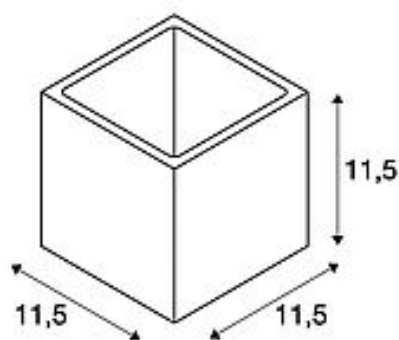

## PLASTRA wall light

QPAR51, square, Cube, white plaster, max. 42 W

Article number	148018
Product family	PLASTRA
Feed-in capability	No
Lampholder / Socket	G9
Number of light sources	1
Lamp included	No
Length	11.5 cm
Width	11.5 cm
Depth	11.5 cm
Net weight	1.11 kg
Gross weight	1.355 kg
Voltage	230V ~50Hz
Max. wattage	25 Watt
Protection class	I
Energy efficiency class	A+
Lamp	QT14
Colour	white
Form	square
Light distribution type 1	direct - indirect
Light distribution type 2	symmetric
Material	Plaster/steel