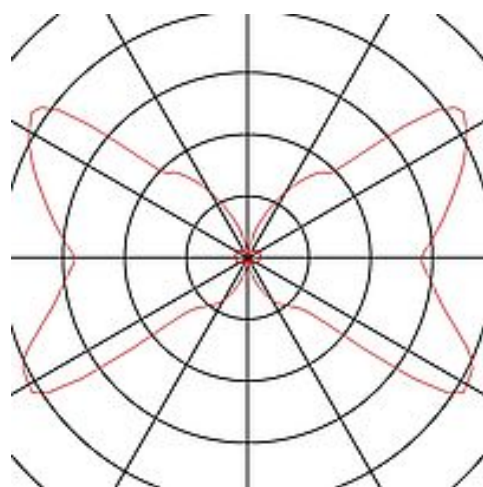

## PLASTRA wall light

QPAR51, square, Cube, white plaster, max. 42 W

Article number	148018
Product family	PLASTRA
Feed-in capability	No
Lampholder / Socket	G9
Number of light sources	1
Lamp included	No
Length	11.5 cm
Width	11.5 cm
Depth	11.5 cm
Net weight	1.11 kg
Gross weight	1.355 kg
Voltage	230V ~50Hz
Max. wattage	25 Watt
Protection class	I
Energy efficiency class	A+
Lamp	QT14
Colour	white
Form	square
Light distribution type 1	direct - indirect
Light distribution type 2	symmetric
Material	Plaster/steel