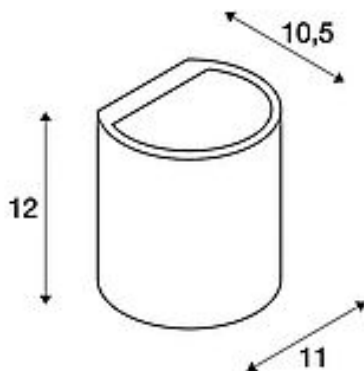

PLASTRA 104

wall light, QT14, round, white plaster, QT14, max. 42 W

Article number	148016
Product family	PLASTRA
Feed-in capability	No
Lampholder / Socket	G9
Number of light sources	1
Lamp included	No
Width	11 cm
Height	12 cm
Depth	10.5 cm
Net weight	0.967 kg
Gross weight	1.113 kg
Voltage	230V ~50Hz
Max. wattage	42 Watt
Protection class	I
Energy efficiency class	A+
Lamp	QT14
Colour	white
Form	round
Light distribution type 1	direct - indirect
Light distribution type 2	symmetric
Material	Plaster/steel

Articles of this series

148001	PLASTRA 105, ceiling light, TC-DSE, round, white plaster, max. 50 W
148002	PLASTRA 104, ceiling light, TC-DSE, square, white plaster, max. 50 W
148004	PLASTRA, ceiling light, QPAR51, square, white plaster, max. 35 W
148010	PLASTRA wall light, square, 100 Slot, white plaster, E14, max. 40 W
148011	PLASTRA 103, wall light, C35, square, white plaster, max. 8 W
148012	PLASTRA 102 CURVE, wall light, white plaster, QT-DE12, max. 100 W
148013	PLASTRA 101, wall light, C35, half-round, white plaster, max. 40 W
148015	PLASTRA, wall light, QPAR51, square, white plaster, up/down, max. 35 W
148017	PLASTRA, wall light, TC-(D,H,T,Q)SE, 105 Torch, white plaster, max. 40 W
148018	PLASTRA wall light, QPAR51, square, Cube, white plaster, max. 42 W
148019	PLASTRA SQUARE, wall light, LED strip, 3000K, square, white plaster max. 10.8 W
148040	PLASTRA PD-1 pendant, LED GX53, white plaster, 9 W
148041	PLASTRA, CONE pendant, TCR-TSE, trapezoidal-shaped, white plaster
148042	PLASTRA, pendant, LED GU10 51 mm, round, white plaster,
148051	PLASTRA BOX, ceiling light, single-headed, QPAR51, square, white plaster, max. 35 W
148052	PLASTRA BOX, ceiling light, double-headed, QPAR51, square, white plaster, max. 70 W
148053	PLASTRA BOX, ceiling light, triple-headed, QPAR51, square, white plaster, max. 105 W
148060	PLASTRA wall light, QPAR51, round, tube, white plaster, max. 70W
148061	PLASTRA wall light, TCR-TSE, Cone, white, max. 11W