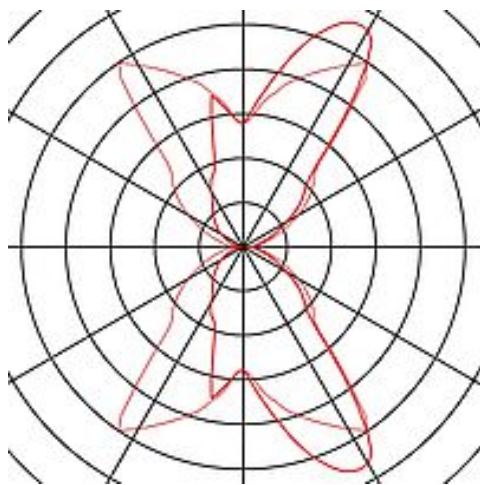

PLASTRA 104

wall light, QT14, round, white plaster, QT14, max. 42 W

Article number	148016
Product family	PLASTRA
Feed-in capability	No
Lampholder / Socket	G9
Number of light sources	1
Lamp included	No
Width	11 cm
Height	12 cm
Depth	10.5 cm
Net weight	0.967 kg
Gross weight	1.113 kg
Voltage	230V ~50Hz
Max. wattage	42 Watt
Protection class	I
Energy efficiency class	A+
Lamp	QT14
Colour	white
Form	round
Light distribution type 1	direct - indirect
Light distribution type 2	symmetric
Material	Plaster/steel