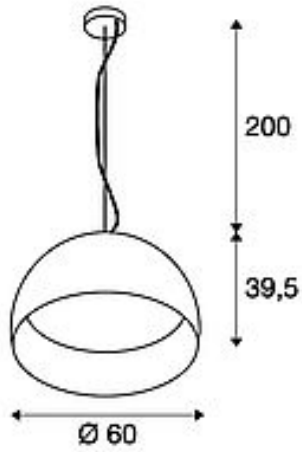

BELA 60

pendant, LED, 3000K, black/gold, 1850lm

Article number	133897
Feed-in capability	No
Lamp included	No
Height	39.5 cm
Diameter	60 cm
Pendant length	200 cm
Net weight	4.865 kg
Gross weight	7.966 kg
Voltage	220-240V ~50/60Hz sec. 700mA
Protection class	I
Beam angle	90 Degree
Average lifespan	20000 Hours
Colour temperature	3000 Kelvin
Colour rendering index	80
Luminous flux	1850 lm
Energy efficiency class	A++
Way of mounting	Surface mounted / Ceiling mounted
Colour	black/gold
Form	spherical
Light distribution type 1	direct
Light distribution type 2	rotational symmetric
Material	Aluminium/steel/acrylic glass

The BELA 60 pendant is the smaller version of this series and is fitted with a lamp shade made from aluminium which is connected to the chrome-plated ceiling plate with a textile cable or steel cable. Optionally available with black or white lacquering on the exterior, you have free choice of an inner finish in white or gold. Alongside the optical aspects, the reflective inside surface also has an effect on the colour of light. The BELA 60 is delivered ready to connect to the 230V mains power supply. This luminaire has integrated bulbs in energy classes: A - A++