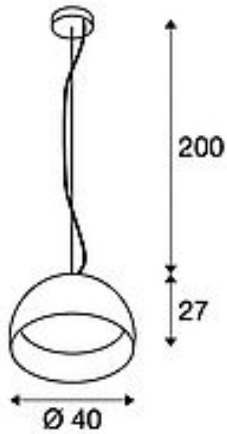

BELA 40

pendant, LED, 3000K, black/white, 1350lm

Article number	133886
Feed-in capability	No
Lamp included	No
Height	27 cm
Diameter	40 cm
Pendant length	200 cm
Net weight	2.778 kg
Gross weight	4.323 kg
Voltage	220-240V ~50/60Hz sec. 700mA
Protection class	I
Beam angle	100 Degree
Average lifespan	20000 Hours
Colour temperature	3000 Kelvin
Colour rendering index	> 80
Luminous flux	1350 lm
Energy efficiency class	A++
Light distribution type 1	direct
Light distribution type 2	rotationally symmetric
Catalogue page	BIG WHITE 2019: 62
Colour	black/white
Form	spherical
Material	Aluminium/steel/acrylic glass
Way of mounting	Surface mounted / Ceiling mounted

The BELA 40 pendant is the smaller version of this series and is fitted with a lamp shade made from aluminium which is connected to the chrome-plated ceiling plate with a textile cable or steel cable. Optionally available with black or white lacquering on the exterior, you have free choice of an inner finish in white or gold. Alongside the optical aspects, the reflective inside surface also has an effect on the colour of light. The BELA 40 is delivered ready to connect to the 230V mains power supply. This luminaire has integrated bulbs in energy classes: A - A++