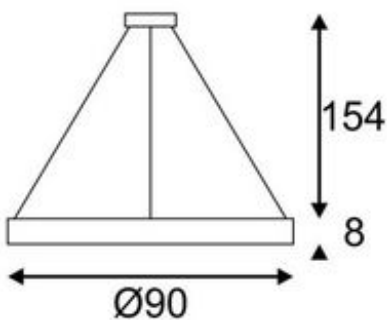

MEDO 90 RING PENDANT

white, 3000K SMD LED, incl. driver

Article number	133851
Feed-in capability	No
Number of light sources	11
Lamp included	Yes
Height	8 cm
Diameter	90 cm
Pendant length	150 cm
Net weight	7.708 kg
Gross weight	9.39 kg
Voltage	230 Volts
Max. wattage	59 Watt
Protection class	I
Average lifespan	20000 Hours
Colour temperature	3000 Kelvin
Colour rendering index	80
Luminous flux	2095 lm
Energy efficiency class	A+
Lamp	SMD LED Module
Material	Aluminium / Acrylic
Colour	white
Way of mounting	Surface ceiling mounting (pendant)
Remark 1	LED driver incorporated
Light distribution type 1	direct
Light distribution type 3	rotationally symmetric

On top of its appealing design, the modern luminaire series MEDO RING convinces with efficient and powerful LED modules that are also dimmable. The aluminium frame is outfitted with an acrylic glass cover that provides even, glare-free illumination. Its 5 meter pendant length makes it ideal for rooms with high ceilings. And its built-in LED driver allows direct connection to 120V-240V electrical mains.