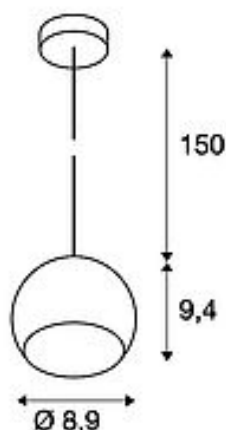

SLV LIGHT EYE BALL pendant

LED GU10, brass, black textile cable, brass ceiling plate, 5W

Article number	133493
Product family	Light Eye 90
Feed-in capability	No
Lampholder / Socket	GU10
Number of light sources	1
Lamp included	No
Height	9.4 cm
Diameter	8.9 cm
Pendant length	150 cm
Net weight	0.34 kg
Gross weight	0.408 kg
Voltage	230V ~50Hz
Max. wattage	5 Watt
Protection class	I
Energy efficiency class	A++
Light distribution type 1	direct
Catalogue page	BIG WHITE 2019: 50
Lamp	LED GU10 51mm
Colour	Brass
Form	spherical
Material	steel
Way of mounting	Surface mounted / Ceiling mounted