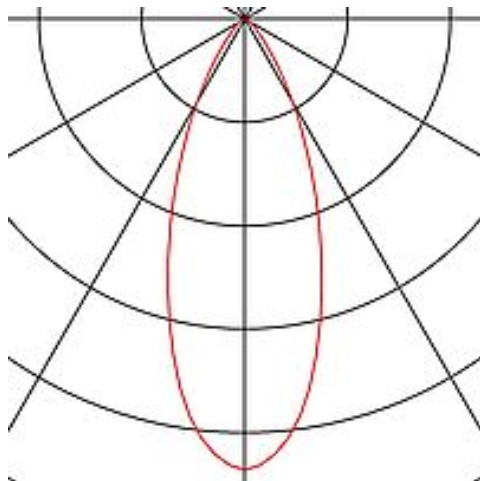

OUT 65

outdoor recessed ceiling light, LED, 3000K, round, titanium, 38°, 12W, incl. driver

| | |
|---------------------------|-------------------------------------|
| Article number | 114467 |
| Feed-in capability | No |
| Lamp included | No |
| Installation diameter | 7 cm |
| Installation depth | 10 cm |
| Height | 6 cm |
| Diameter | 8.5 cm |
| Net weight | 0.321 kg |
| Gross weight | 0.387 kg |
| Voltage | 220-240V ~50/60Hz sec. 500mA |
| Protection class | II |
| IP-rating | IP 65 |
| Beam angle | 38 Degree |
| Average lifespan | 40000 Hours |
| Colour temperature | 3000 Kelvin |
| Colour rendering index | > 80 |
| Luminous flux | 590 lm |
| Energy efficiency class | A++ |
| Catalogue page | BIG WHITE 2018: 822 |
| Light distribution type 1 | direct |
| Light distribution type 2 | rotationally symmetric |
| Colour | titanium |
| Form | round |
| Material | Aluminium/frosted glass |
| Way of mounting | Recessed mounted / Ceiling recessed |