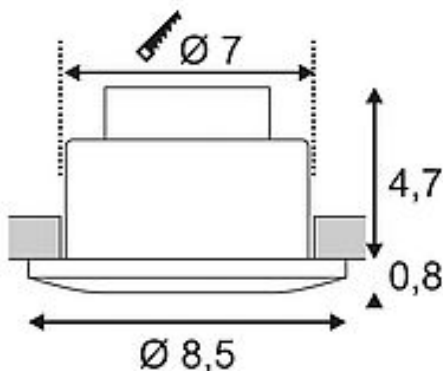

OUT 65

outdoor recessed ceiling light, LED, 3000K, round, titanium, 38°, 12W, incl. driver

| | |
|---------------------------|-------------------------------------|
| Article number | 114467 |
| Feed-in capability | No |
| Lamp included | No |
| Installation diameter | 7 cm |
| Installation depth | 10 cm |
| Height | 6 cm |
| Diameter | 8.5 cm |
| Net weight | 0.321 kg |
| Gross weight | 0.387 kg |
| Voltage | 220-240V ~50/60Hz sec. 500mA |
| Protection class | II |
| IP-rating | IP 65 |
| Beam angle | 38 Degree |
| Average lifespan | 40000 Hours |
| Colour temperature | 3000 Kelvin |
| Colour rendering index | > 80 |
| Luminous flux | 590 lm |
| Energy efficiency class | A++ |
| Catalogue page | BIG WHITE 2018: 822 |
| Light distribution type 1 | direct |
| Light distribution type 2 | rotationally symmetric |
| Colour | titanium |
| Form | round |
| Material | Aluminium/frosted glass |
| Way of mounting | Recessed mounted / Ceiling recessed |

The innovative OUT 65 recessed ceiling light captivates with its exceptional looks. Rated IP65 it can be used outdoors or in damp areas. It is available in black, white, silver-grey or titanium; and in round or square form. Equipped with a powerful, warm white premium COB LED in a tiltable mount, as well as LED driver included in the scope of supply, the set can be used in any lighting situation. The electrical connection is made directly to the 230V mains supply.