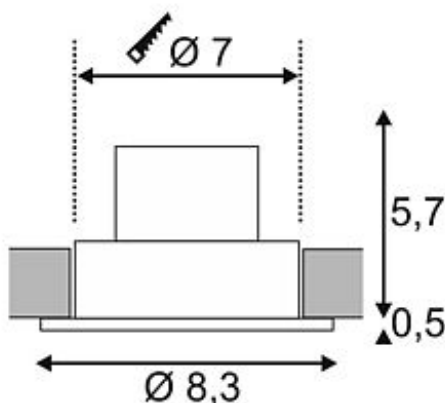

PATTA-I recessed ceiling light

round, matt black, 9W, 38°, 3000K, incl. driver

Article number	114440
Feed-in capability	No
Lamp	COB LED Modul
Number of light sources	1
Lamp included	Yes
Installation diameter	7 cm
Installation depth	7 cm
Height	6.2 cm
Diameter	8.3 cm
Net weight	0.319 kg
Gross weight	0.385 kg
Voltage	230 Volts
Max. wattage	12 Watt
Protection class	II
IP-rating	IP 65
Beam angle	38 Degree
Material	Aluminium / Glass
Colour	Matt black
Way of mounting	Recessed ceiling mounting
Average lifespan	40000 Hours
Colour temperature	3000 Kelvin
Colour rendering index	80
Luminous flux	630 lm
Energy class luminaire	A -
Light distribution type 1	direct
Light distribution type 3	rotationally symmetric

The innovative PATTA F-LED Downlight Set is suitable for ceiling thicknesses of up to 20 mm. Its IP65 class protection type means that it can be used outdoors and in high humidity spaces. The set is available in black, white, or brushed aluminum; and in round or square form. Equipped with a powerful, warm white COB LED in a pivotable mount, as well as an accompanying dimmable LED driver, the set can be used in any lighting situation. Connects to 230V electrical mains.