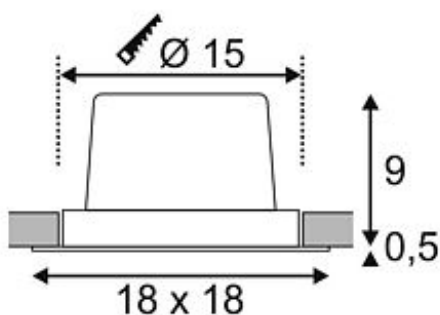

NEW TRIA LED DL SQUARE SET

alu brushed, 25W, 30°, 3000K, incl. driver, clip springs

Article number	114296
Feed-in capability	No
Lamp	COB LED Modul
Number of light sources	1
Lamp included	Yes
Installation diameter	15 cm
Installation depth	10 cm
Length	18 cm
Width	18 cm
Height	9.5 cm
Net weight	0.985 kg
Gross weight	1.144 kg
Voltage	230 Volts
Max. wattage	29 Watt
Protection class	I
Beam angle	30 Degree
Material	Aluminium
Colour	Aluminium brushed
Way of mounting	Recessed ceiling mounting
Average lifespan	30000 Hours
Colour temperature	3000 Kelvin
Colour rendering index	80
Luminous flux	2500 lm
Light distribution type 1	direct
Light distribution type 3	rotationally symmetric

The simplicity and effectiveness of the innovative NEW TRIA LED Downlight Set is captivating. It is available in black, white, or brushed aluminum; round or square; and in single or double row configurations. Equipped with a powerful, warm white COB LED in a pivotable mount, as well as an accompanying LED driver, the set can be used in any lighting situation. Connects to 230V electrical mains.