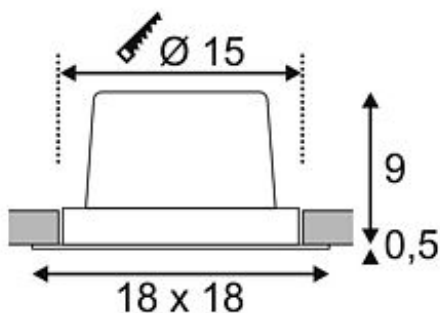

## NEW TRIA LED DL SQUARE SET

matt white, 25W, 30°, 3000K, incl. driver, clip springs

Article number	114291
Feed-in capability	No
Lamp	COB LED Modul
Number of light sources	1
Lamp included	Yes
Installation diameter	15 cm
Installation depth	10 cm
Length	18 cm
Width	18 cm
Height	9.5 cm
Net weight	1.009 kg
Gross weight	1.169 kg
Voltage	230 Volts
Max. wattage	29 Watt
Protection class	I
Beam angle	30 Degree
Material	Aluminium
Colour	Matt white
Way of mounting	Recessed ceiling mounting
Average lifespan	30000 Hours
Colour temperature	3000 Kelvin
Colour rendering index	80
Luminous flux	2500 lm
Light distribution type 1	direct
Light distribution type 3	rotationally symmetric

The simplicity and effectiveness of the innovative NEW TRIA LED Downlight Set is captivating. It is available in black, white, or brushed aluminum; round or square; and in single or double row configurations. Equipped with a powerful, warm white COB LED in a pivotable mount, as well as an accompanying LED driver, the set can be used in any lighting situation. Connects to 230V electrical mains.