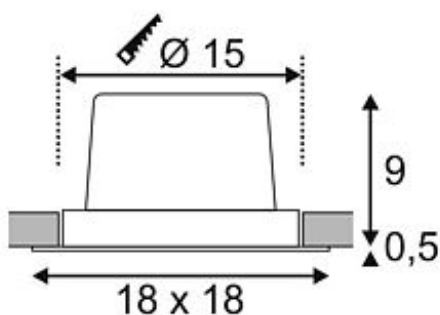

## NEW TRIA LED DL SQUARE SET

alu brushed, 25W, 30°, 2700K, incl. driver, clip springs

Article number	114286
Feed-in capability	No
Lamp	COB LED Modul
Number of light sources	1
Lamp included	Yes
Installation diameter	15 cm
Installation depth	10 cm
Length	18 cm
Width	18 cm
Height	9.5 cm
Net weight	0.987 kg
Gross weight	1.149 kg
Voltage	230 Volts
Max. wattage	29 Watt
Protection class	I
Beam angle	30 Degree
Material	Aluminium
Colour	Aluminium brushed
Way of mounting	Recessed ceiling mounting
Average lifespan	30000 Hours
Colour temperature	2700 Kelvin
Colour rendering index	80
Luminous flux	2275 lm
Light distribution type 1	direct
Light distribution type 3	rotationally symmetric

The simplicity and effectiveness of the innovative NEW TRIA LED Downlight Set is captivating. It is available in black, white, or brushed aluminum; round or square; and in single or double row configurations. Equipped with a powerful, warm white COB LED in a pivotable mount, as well as an accompanying LED driver, the set can be used in any lighting situation. Connects to 230V electrical mains.