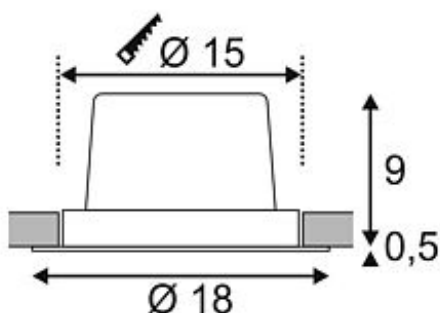

NEW TRIA LED DL ROUND SET

matt white, 25W, 30°, 2700K, incl. driver, clip springs

Article number	114261
Feed-in capability	No
Lamp	COB LED Modul
Number of light sources	1
Lamp included	Yes
Installation diameter	15 cm
Installation depth	10 cm
Height	9.5 cm
Diameter	18 cm
Net weight	0.952 kg
Gross weight	1.12 kg
Voltage	230 Volts
Max. wattage	29 Watt
Protection class	I
Beam angle	30 Degree
Material	Aluminium
Colour	Matt white
Way of mounting	Recessed ceiling mounting
Average lifespan	30000 Hours
Colour temperature	2700 Kelvin
Colour rendering index	80
Luminous flux	2275 lm
Light distribution type 1	direct
Light distribution type 3	rotationally symmetric

The simplicity and effectiveness of the innovative NEW TRIA LED Downlight Set is captivating. It is available in black, white, or brushed aluminum; round or square; and in single or double row configurations. Equipped with a powerful, warm white COB LED in a pivotable mount, as well as an accompanying LED driver, the set can be used in any lighting situation. Connects to 230V electrical mains.