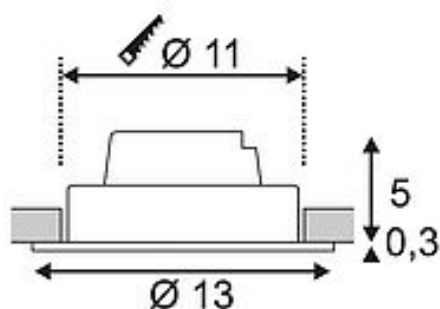

**SLV NEW TRIA 1 SET recessed fitting**

LED, 3000K, round, white, 38°, 16W incl. driver, clip springs

Article number	114231
Feed-in capability	No
Lamp included	No
Installation diameter	11 cm
Installation depth	6 cm
Tilt range	20 Degree
Rotation range	360 Degree
Height	5.3 cm
Diameter	13 cm
Net weight	0.467 kg
Gross weight	0.571 kg
Voltage	220-240V ~50/60Hz sec. 350mA
Protection class	II
Beam angle	38 Degree
Average lifespan	30000 Hours
Colour temperature	3000 Kelvin
Colour rendering index	> 80
Luminous flux	1120 lm
Energy efficiency class	A++
Light distribution type 1	direct
Light distribution type 2	rotationally symmetric
Catalogue page	BIG WHITE 2019: 434
Colour	white
Form	round
Material	Aluminium
Way of mounting	Recessed mounted / Ceiling recessed