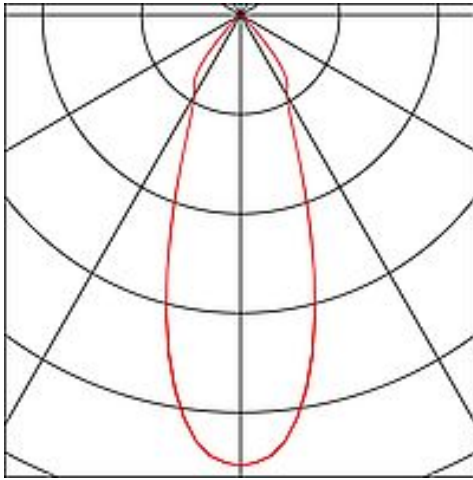

TRILEDO SQUARE CL ceiling light

LED, 3000K, square, brushed aluminium, 38°, 8.2W, incl. driver

Article number	113946
Feed-in capability	No
Lamp included	No
Tilt range	30 Degree
Rotation range	100 Degree
Length	8.5 cm
Width	8.5 cm
Height	9.5 cm
Net weight	0.963 kg
Gross weight	1.073 kg
Voltage	100-240V ~50/60Hz sec. 350mA
Protection class	I
Beam angle	36 Degree
Average lifespan	40000 Hours
Colour temperature	3000 Kelvin
Colour rendering index	> 80
Luminous flux	670 lm
Energy efficiency class	A++
Light distribution type 1	direct
Catalogue page	BIG WHITE 2019: 225
Colour	brushed aluminium
Form	square
Material	Aluminium
Way of mounting	Surface mounted / Ceiling mounted

The twisting and tiltable ceiling light TRILEDO SQUARE CL is made of aluminium and comes in housing colours of white, brushed aluminium and matt black. Thanks to its aluminium lamp head, the cone of light can be individually aligned. Fitted with an efficient COB LED with 6.2W and with the driver included, it can be connected directly to the 230V mains supply. This luminaire contains built-in LED lamps. EEI: A - A++.