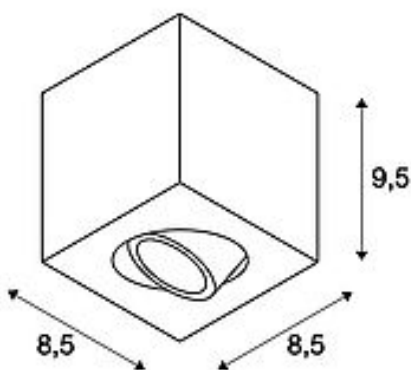

TRILEDO SQUARE CL ceiling light

LED, 3000K, square, brushed aluminium, 38°, 8.2W, incl. driver

Article number	113946
Feed-in capability	No
Lamp included	No
Tilt range	30 Degree
Rotation range	100 Degree
Length	8.5 cm
Width	8.5 cm
Height	9.5 cm
Net weight	0.963 kg
Gross weight	1.073 kg
Voltage	100-240V ~50/60Hz sec. 350mA
Protection class	I
Beam angle	36 Degree
Average lifespan	40000 Hours
Colour temperature	3000 Kelvin
Colour rendering index	> 80
Luminous flux	670 lm
Energy efficiency class	A++
Light distribution type 1	direct
Catalogue page	BIG WHITE 2019: 225
Colour	brushed aluminium
Form	square
Material	Aluminium
Way of mounting	Surface mounted / Ceiling mounted

The twisting and tiltable ceiling light TRILEDO SQUARE CL is made of aluminium and comes in housing colours of white, brushed aluminium and matt black. Thanks to its aluminium lamp head, the cone of light can be individually aligned. Fitted with an efficient COB LED with 6.2W and with the driver included, it can be connected directly to the 230V mains supply. This luminaire contains built-in LED lamps. EEI: A - A++.