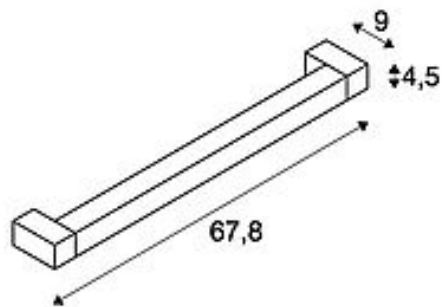

## LONG GRILL

wall and ceiling lights, LED, 3000K, white

Article number	1001019
Feed-in capability	No
Lamp included	No
Tilt range	270 Degree
Length	67.8 cm
Width	9 cm
Height	4.5 cm
Net weight	1.335 kg
Gross weight	1.571 kg
Voltage	220-240V ~50/60Hz sec. 700mA
Protection class	I
Beam angle	110 Degree
Average lifespan	30000 Hours
Colour temperature	3000 Kelvin
Colour rendering index	> 80
Luminous flux	1600 lm
Energy efficiency class	A++
Light distribution type 1	direct
Light distribution type 2	symetrically
Light distribution type 3	indirect
Catalogue page	BIG WHITE 2019: 281
Colour	white
Form	square
Material	Aluminium/acrylic glass

Way of mounting

Surface mounted / Ceiling mounted / Wall mounted

The LONG GRILL LED wall and ceiling light is a professional luminaire for surface mounting. There is an LED with 20W within its rectangular frame. It is the rotating element that makes this luminaire so special. The lamp unit can be rotated by 180°. This luminaire is ready to be directly connected to the 230V mains supply. This luminaire contains built-in LED lamps. EEL: A - A++. The lamps in the luminaire cannot be replaced.