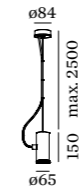

2.0

1.0

3.0

4.0

1.0 PAR16

PAR16 max. 35W | GU10
100-240VAC | 50-60Hz
wet painted aluminium
incl. cable and ceiling base in
the same colour as the lamp body
shade in felt grey max. 15W

0.80kg IP20 0,9+D

mounting only

	CODE
	248120B _ _
	248120R _ _
	248120G _ _

6.0m suspension on page 607

OPTIONAL

PAR16 LED GU10 7W phase-cut dim
2700K | 360lm

	CODE
	901228W3
	901228B3

more lamps and specs on page 593

1.0 E27

QA60 max. 12W | E27
220-240VAC | 50-60Hz
wet painted aluminium
incl. cable and ceiling base in
the same colour as the lamp body
shade in felt grey max. 15W

0.80kg IP20 0,9+D

mounting only

	CODE
	2481E0B _ _
	2481E0R _ _
	2481E0G _ _

6.0m suspension on page 607

OPTIONAL

QA60 LED E27 9W dim

	CODE
2800K 810lm	9003E148

more lamps and specs on page 594