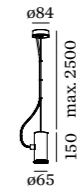

2.0

1.0

3.0

4.0

1.0 PAR16

PAR16 max. 35W | GU10
100-240VAC | 50-60Hz
wet painted aluminium
incl. cable and ceiling base in
the same colour as the lamp body
shade in felt grey max. 15W

0.80kg IP20 0,9+D

mounting only

	CODE
	248120B _ _
	248120R _ _
	248120G _ _

6.0m suspension on page 607

OPTIONAL

PAR16 LED GU10 7W phase-cut dim
2700K | 360lm

	CODE
	901228W3
	901228B3

more lamps and specs on page 593

1.0 E27

QA60 max. 12W | E27
220-240VAC | 50-60Hz
wet painted aluminium
incl. cable and ceiling base in
the same colour as the lamp body
shade in felt grey max. 15W

0.80kg IP20 0,9+D

mounting only

	CODE
	2481E0B _ _
	2481E0R _ _
	2481E0G _ _

6.0m suspension on page 607

OPTIONAL

QA60 LED E27 9W dim

	CODE
2800K 810lm	9003E148

more lamps and specs on page 594