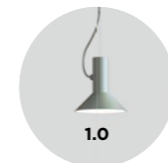

2.0

1.0

3.0

4.0

1.0 PAR16

PAR16 max. 35W | GU10
100-240VAC | 50-60Hz
wet painted aluminium
incl. cable and ceiling base in
the same colour as the lamp body
shade in felt grey max. 15W

0.80kg IP20 0,9+D

mounting only

	CODE
	248120B _ _
	248120R _ _
	248120G _ _

6.0m suspension on page 607

OPTIONAL

PAR16 LED GU10 7W phase-cut dim
2700K | 360lm

	CODE
	901228W3
	901228B3

more lamps and specs on page 593

1.0 E27

QA60 max. 12W | E27
220-240VAC | 50-60Hz
wet painted aluminium
incl. cable and ceiling base in
the same colour as the lamp body
shade in felt grey max. 15W