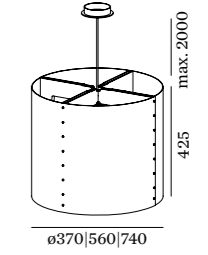

# ROCK COLLECTION

CEILING SUSPENDED

**3.0**

QA60 max.100W | E26-E27  
220-240VAC | 50-60Hz  
stone veneer | MDF lacquered

Ⓢ 3-5kg Ⓡ IP20 Ⓢ-0,9-1

370mm	CODE
	2201E8W0
	2201E8D0

560mm	CODE
	2203E8W0
	2203E8D0

740mm	CODE
	2205E8W0
	2205E8D0

**4.0**

QA60 max.100W | E26-E27  
220-240VAC | 50-60Hz  
stone veneer | MDF lacquered

Ⓢ 3.5-5.5kg Ⓡ IP20 Ⓢ-0,9-1

370mm	CODE
	2202E8W0
	2202E8D0

560mm	CODE
	2204E8W0
	2204E8D0

740mm	CODE
	2206E8W0
	2206E8D0