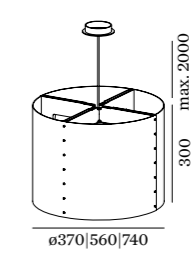

# ROCK COLLECTION

CEILING SUSPENDED

**3.0**

QA60 max.100W | E26-E27  
220-240VAC | 50-60Hz  
stone veneer | MDF lacquered

Ⓢ 3-5kg Ⓡ IP20 Ⓢ-0,9-1

370mm	CODE
	2201E8W0
	2201E8D0

560mm	CODE
	2203E8W0
	2203E8D0

740mm	CODE
	2205E8W0
	2205E8D0

**4.0**

QA60 max.100W | E26-E27  
220-240VAC | 50-60Hz  
stone veneer | MDF lacquered

Ⓢ 3.5-5.5kg Ⓡ IP20 Ⓢ-0,9-1

370mm	CODE
	2202E8W0
	2202E8D0

560mm	CODE
	2204E8W0
	2204E8D0

740mm	CODE
	2206E8W0
	2206E8D0