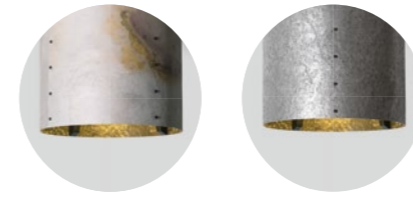

Stone is a pure natural product, there may be deviations from the pictures in shape and colour.