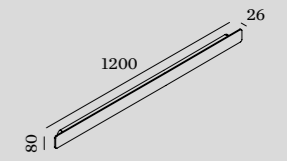

12.0

LED 38W | 220-240VAC | 50-60Hz
PCBA 3-step | incl. power supply
phase-cut dim | aluminium powder
coated | brushed

2.62kg IP20 0.3

3000K | >80 CRI | 2200lm
marble | wood

	CODE
	317374MW4
	317374WN4
	317374MB4

	CODE
	317374W4
	317374L4
	317374G4
	317374B4