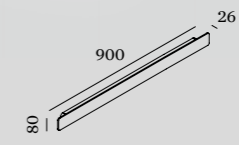

MILES UPDATE  
WALL SURFACE

**9.0**

LED 30W | 220-240VAC | 50-60Hz  
PCBA 3-step | incl. power supply  
phase-cut dim | aluminium powder  
coated | brushed

2.13kg IP20 0.3

3000K | >80 CRI | 1600lm  
marble | wood